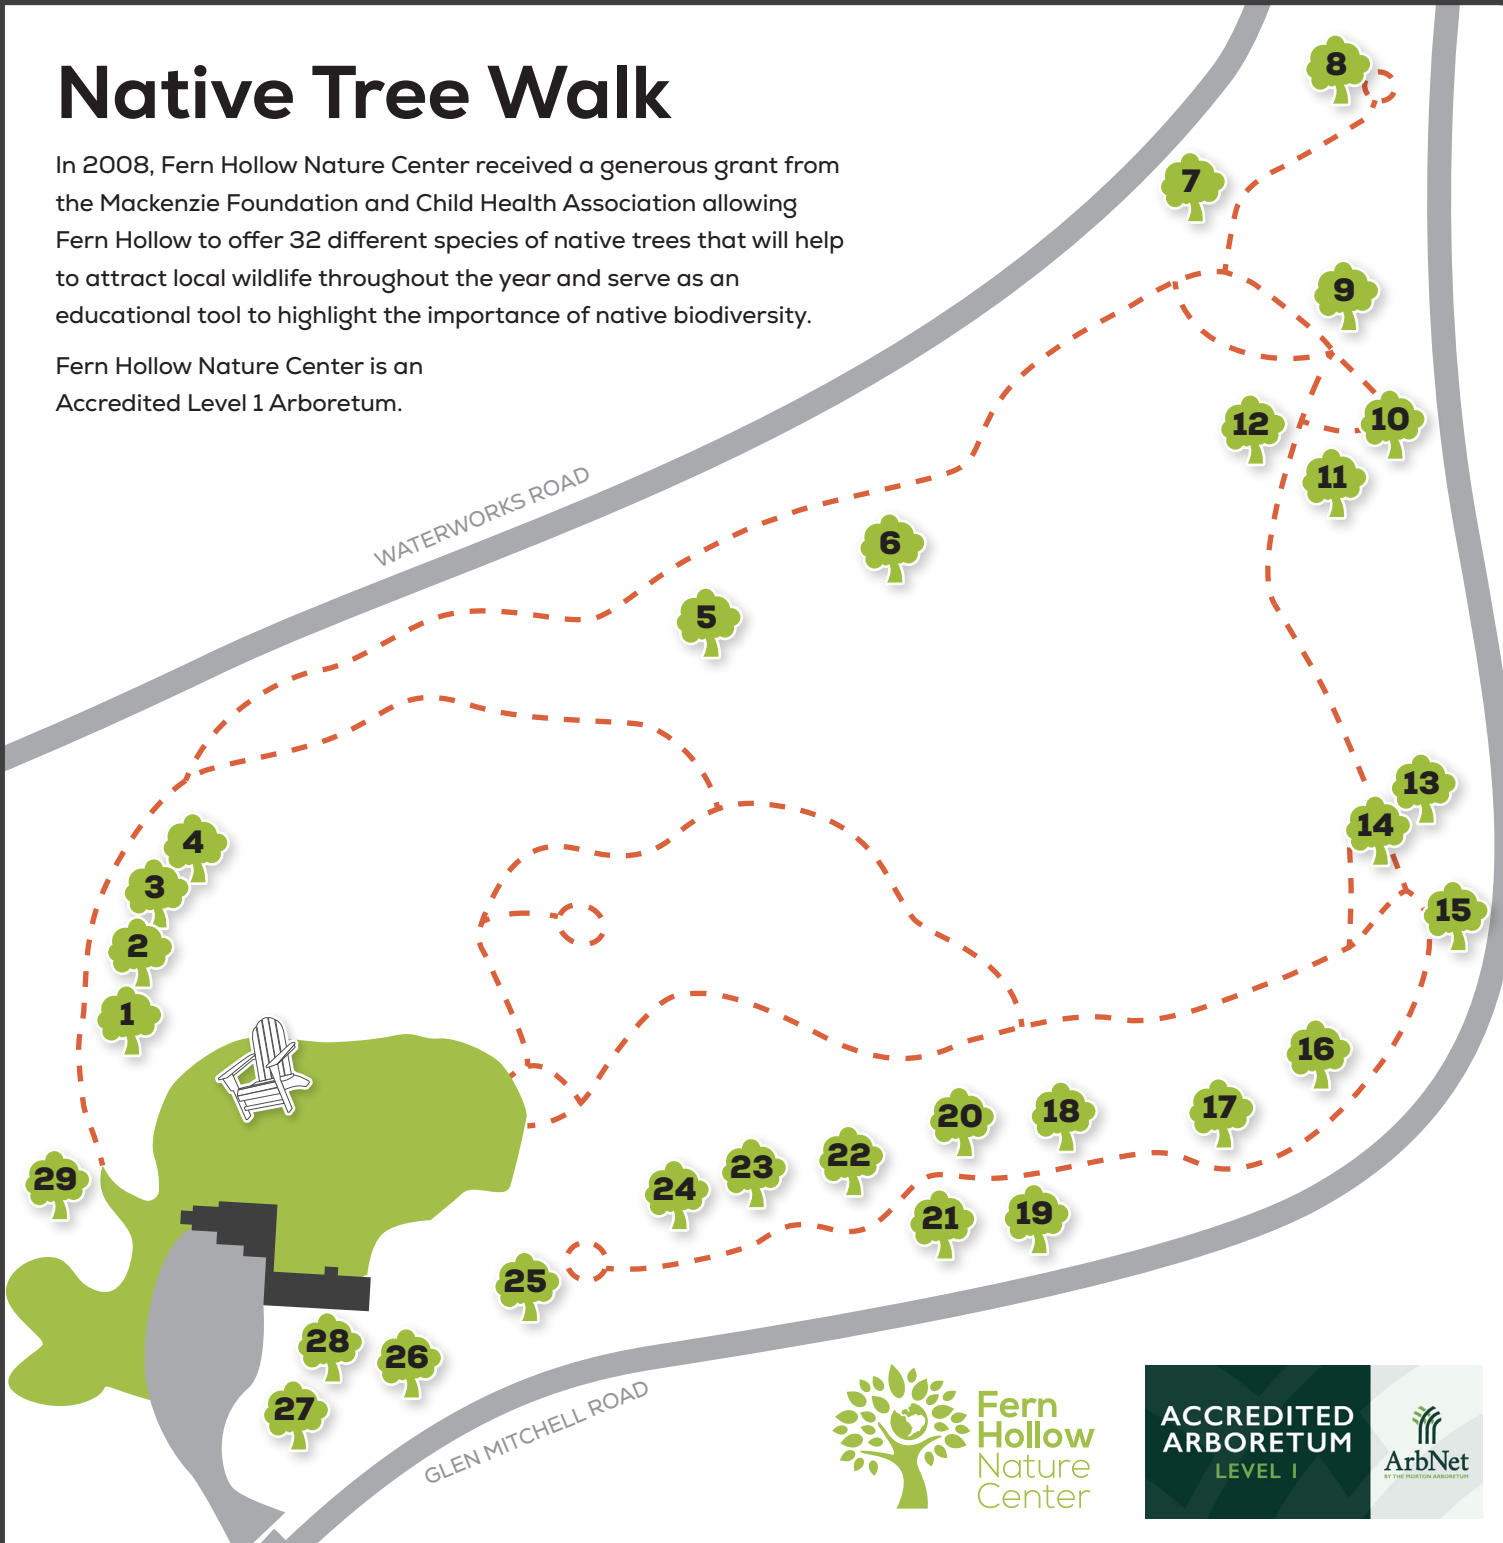

# Native Tree Walk

In 2008, Fern Hollow Nature Center received a generous grant from the Mackenzie Foundation and Child Health Association allowing Fern Hollow to offer 32 different species of native trees that will help to attract local wildlife throughout the year and serve as an educational tool to highlight the importance of native biodiversity.

Fern Hollow Nature Center is an Accredited Level 1 Arboretum.

1. Sweetgum Tree
2. Sweetbay Magnolia Tree
3. Serviceberry Tree
4. American Elm 'Liberty' Tree
5. American Beech Tree
6. Persimmon Trees (male and female)
7. American Elm 'Valley Forge' Tree
8. Ohio Buckeye Tree
9. Swamp White Oak Tree
10. American Hornbeam AKA Musclewood Tree
11. Yellow Buckeye Tree
12. Cucumber Magnolia Tree
13. Kentucky Coffeetree
14. American Smoketree
15. Blackgum Tree
16. Tulip Poplar Tree
17. Chinkapin Oak Tree
18. Pin Oak Tree
19. Hophornbeam Tree
20. Scarlet Oak Tree
21. Bur Oak
22. White Oak Tree
23. Shingle Oak Tree
24. Chestnut Oak Tree
25. American Chestnut Tree Orchard
26. Bigleaf Magnolia Tree
27. Eastern Hemlock Tree
28. Dogwood 'Appalachian Spring' Tree
29. Eastern Redbud tree